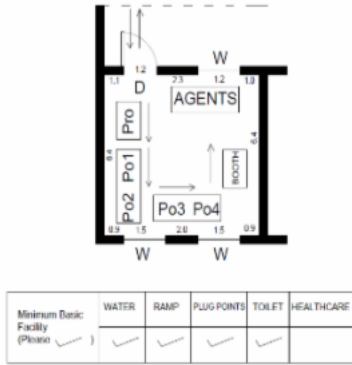

Nazri Naksha

Google Map View

Polling Station Building Front View

Polling Station Front View

Cad View

Key MAP View