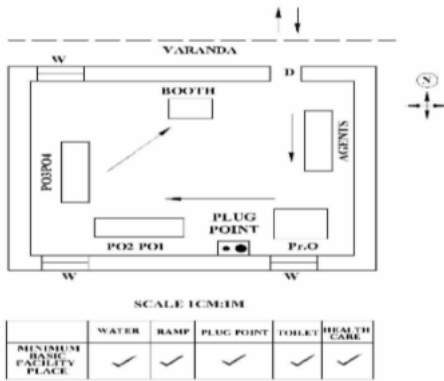

Nazri Naksha

Google Map View

Polling Station Building Front View

Polling Station Front View

Cad View

Key MAP View