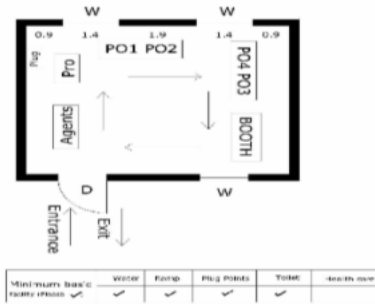

Nazri Naksha

Google Map View

Polling Station Building Front View

Polling Station Front View

Cad View

Key MAP View