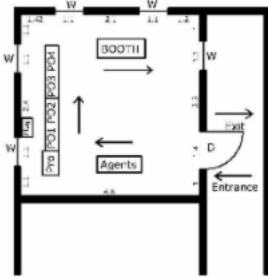

Nazri Naksha

Google Map View

Polling Station Building Front View

Polling Station Front View

Cad View

Minimum basic facility (PMS)	Water	Kamp	Plug points	Toilet	Health care
✓	✓	✓	✓	✓	

Key MAP View