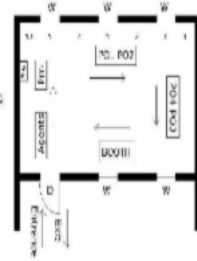

Cad View

Key MAP View

Minimum basic facility (Please ✓)	Water	Ramp	Plug Points	Toilet	Health care
✓	✓	✓	✓	✓