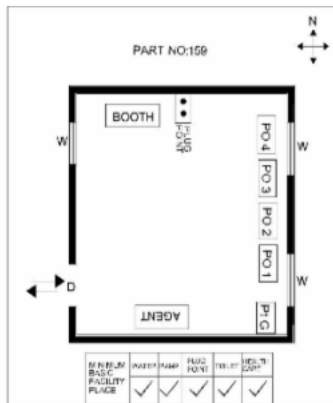

Nazri Naksha

Google Map View

Polling Station Building Front View

Polling Station Front View

Cad View

Key MAP View