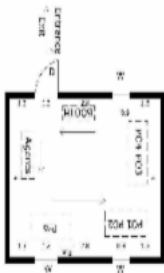

Nazri Naksha

Google Map View

Polling Station Building Front View

Polling Station Front View

Cad View

Minimum basic facility (Please ✓)	Water	Ramp	Plug Points	Toilet	Health care
	✓	✓	✓	✓	

Key MAP View