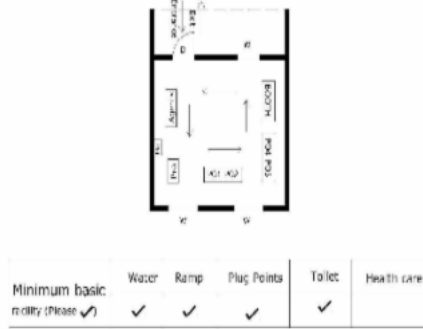

Nazri Naksha

Google Map View

Polling Station Building Front View

Polling Station Front View

Cad View

Key MAP View