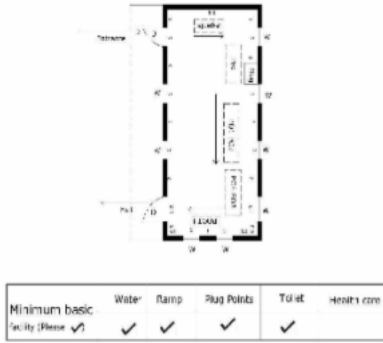

Nazri Naksha

Google Map View

Polling Station Building Front View

Polling Station Front View

Cad View

Key MAP View