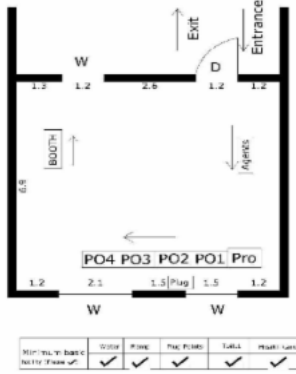

Nazri Naksha

Google Map View

Polling Station Building Front View

Polling Station Front View

Cad View

Key MAP View