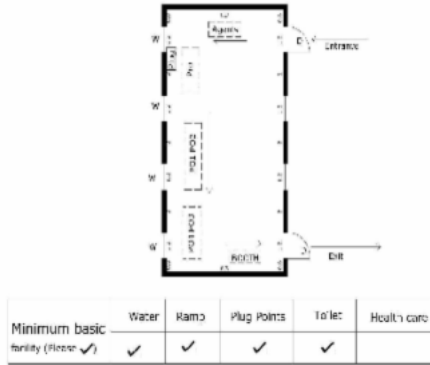

Nazri Naksha

Google Map View

Polling Station Building Front View

Polling Station Front View

Cad View

Key MAP View