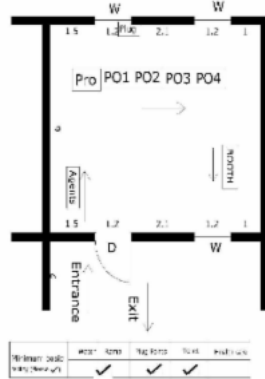

Nazri Naksha

Google Map View

Polling Station Building Front View

Polling Station Front View

Cad View

Key MAP View