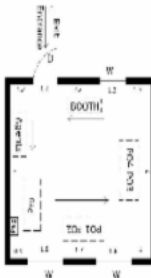

Nazri Naksha

Google Map View

Polling Station Building Front View

Polling Station Front View

Cad View

Minimum basic facility (Please ✓)	Water	Ramp	Plug Points	Toilet	Health care
✓	✓	✓	✓	✓	

Key MAP View