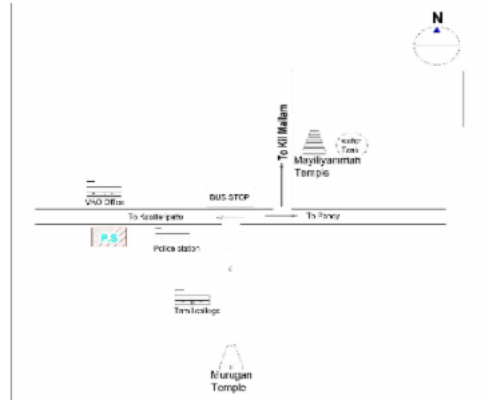

Cad View

Key MAP View

Minimum Basic Facility (Please -)	Water	Ramp	Plug Points	Toilet	Healthcare
	☒	☒	☒	☒	☒