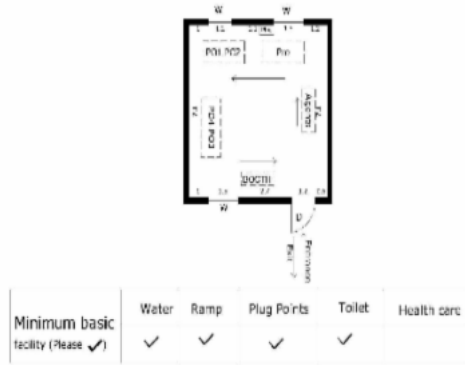

Nazri Naksha

Google Map View

Polling Station Building Front View

Polling Station Front View

Cad View

Key MAP View