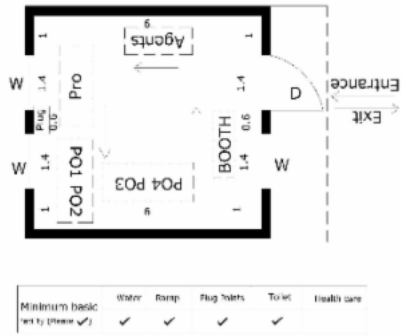

Nazri Naksha

Google Map View

Polling Station Building Front View

Polling Station Front View

Cad View

Key MAP View