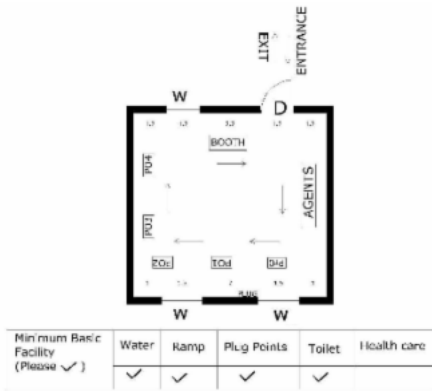

Nazri Naksha

Google Map View

Polling Station Building Front View

Polling Station Front View

Cad View

Key MAP View