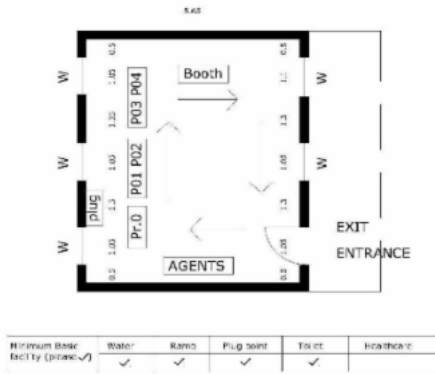

Nazri Naksha

Google Map View

Polling Station Building Front View

Polling Station Front View

Cad View

Key MAP View