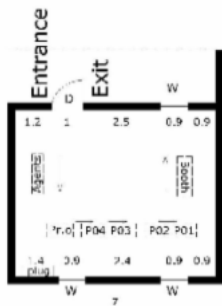

கையொப்பம்

Nazri Naksha

Google Map View

Polling Station Building Front View

Polling Station Front View

Cad View

Key MAP View

| Minimum Basic Facility (Please ✓) | Water | Ramp | Plug Points | Toilet | Health care |
|-----------------------------------|-------|------|-------------|--------|-------------|
| | ✓ | ✓ | ✓ | ✓ | |