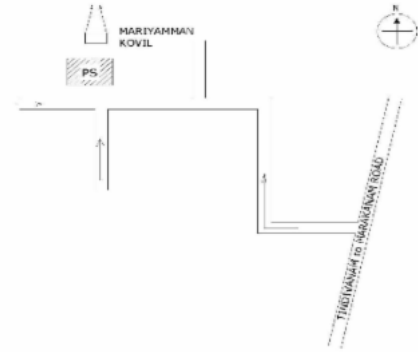

Cad View

Key MAP View

Minimum Basic Facility (Please ✓)	Water	Ramp	Plug Points	Toilet	Health care
	✓	✓	✓	✓