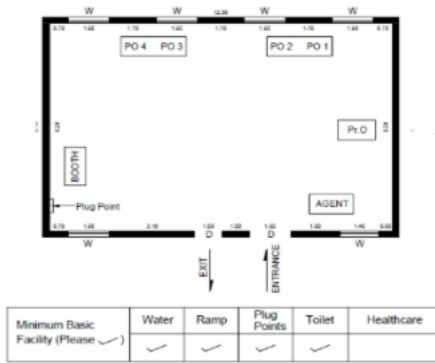

Nazri Naksha

Google Map View

Polling Station Building Front View

Polling Station Front View

Cad View

Key MAP View