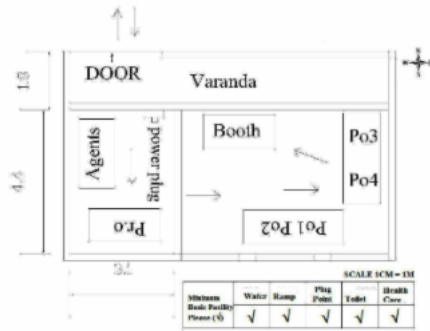

Nazri Naksha

Google Map View

Polling Station Building Front View

Polling Station Front View

Cad View

Key MAP View