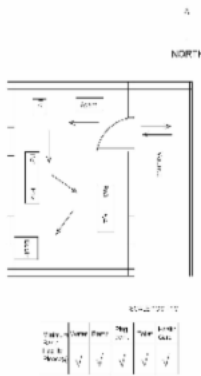

Nazri Naksha

Google Map View

Polling Station Building Front View

Polling Station Front View

Cad View

Key MAP View