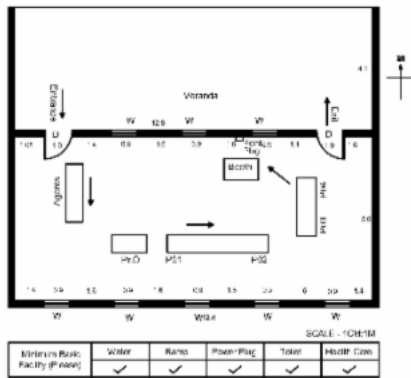

Nazri Naksha

Google Map View

Polling Station Building Front View

Polling Station Front View

Cad View

Key MAP View