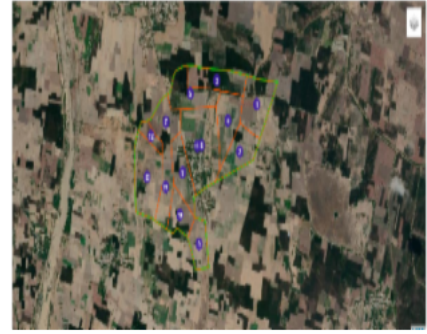

Nazri Naksha

Google Map View