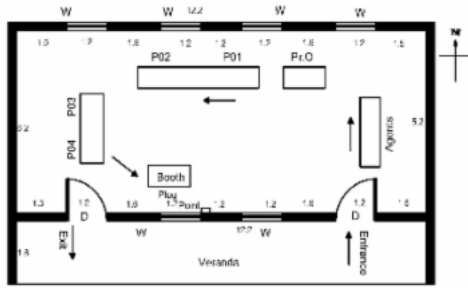

கையொப்பம்

Nazri Naksha

Google Map View

Polling Station Building Front View

Polling Station Front View

Cad View

SCALE - 1/4"=1M

|                                 |       |      |            |        |             |
|---------------------------------|-------|------|------------|--------|-------------|
| Minimum Basic Facility (Please) | Water | Ramp | Power Plug | Toilet | Health Care |
|                                 | ✓     | ✓    | ✓          | ✓      | ✓           |