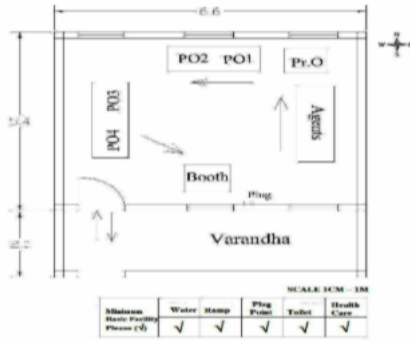

Nazri Naksha

Google Map View