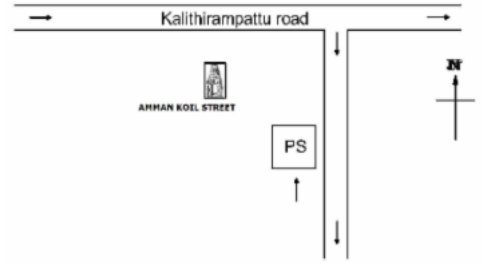

Nazri Naksha

Google Map View