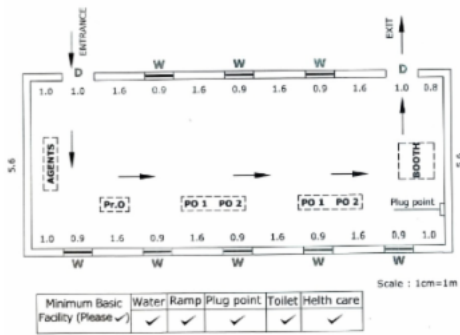

Nazri Naksha

Google Map View

Polling Station Building Front View

Polling Station Front View

Cad View

Key MAP View