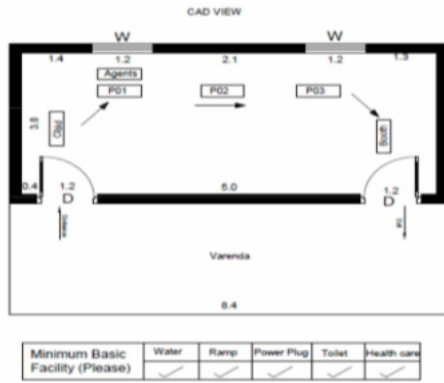

Nazri Naksha

Google Map View

Polling Station Building Front View

Polling Station Front View

Cad View

Key MAP View