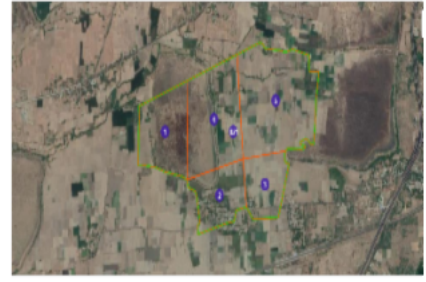

Nazri Naksha

Google Map View