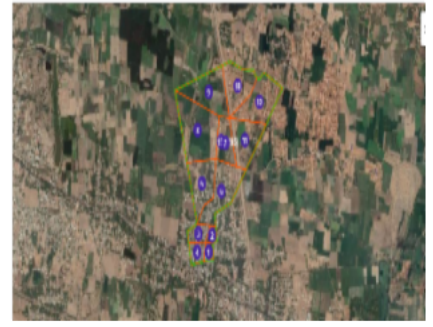

Nazri Naksha

Google Map View