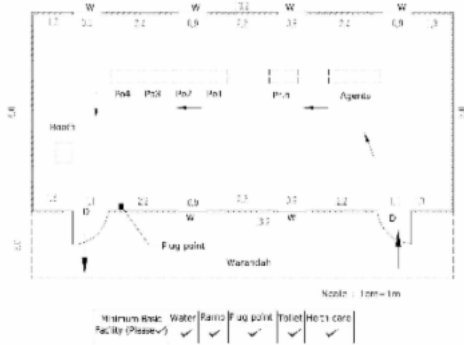

Nazri Naksha

Google Map View

Polling Station Building Front View

Polling Station Front View

Cad View

Key MAP View