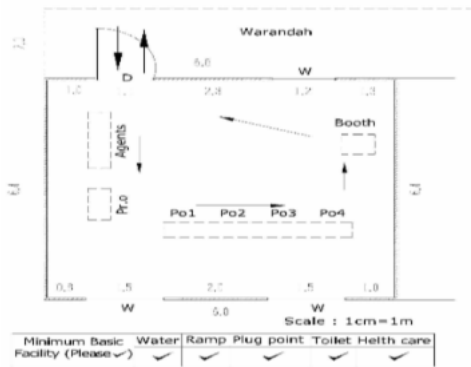

Nazri Naksha

Google Map View

Polling Station Building Front View

Polling Station Front View

Cad View

Key MAP View