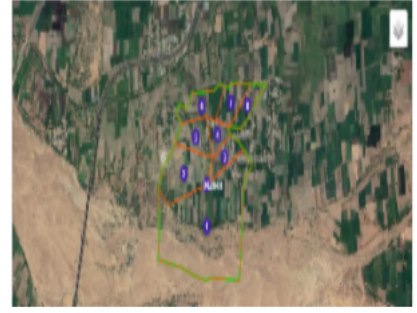

Nazri Naksha

Google Map View