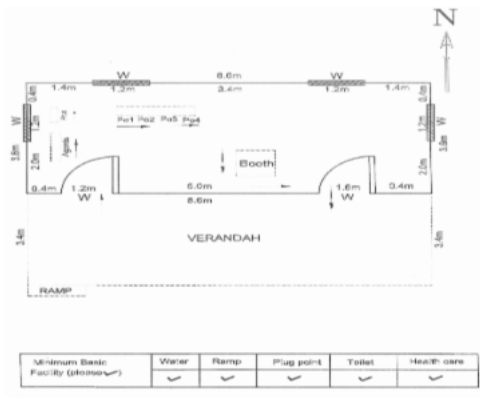

Nazri Naksha

Google Map View

Polling Station Building Front View

Polling Station Front View

Cad View

Key MAP View