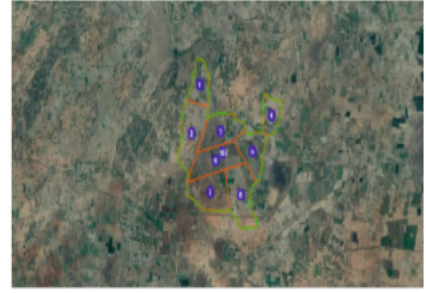

Nazri Naksha

Google Map View