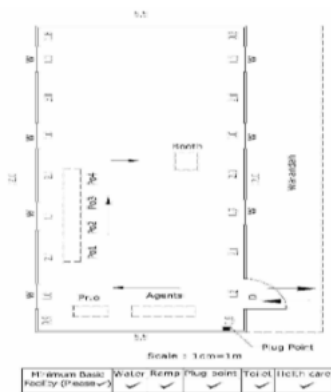

Nazri Naksha

Google Map View

Polling Station Building Front View

Polling Station Front View

Cad View

Key MAP View