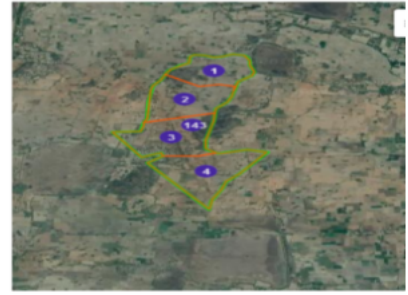

Nazri Naksha

Google Map View