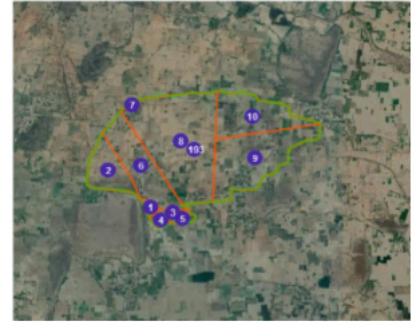

Nazri Naksha

Google Map View