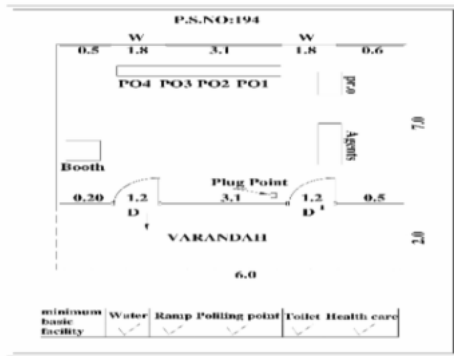

Nazri Naksha

Google Map View

Polling Station Building Front View

Polling Station Front View

Cad View

Key MAP View