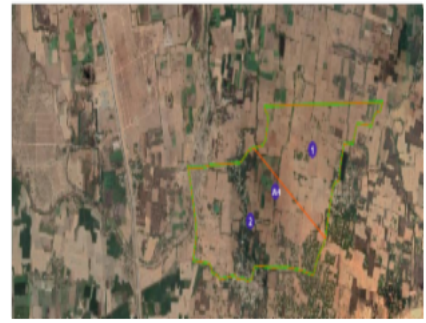

Nazri Naksha

Google Map View