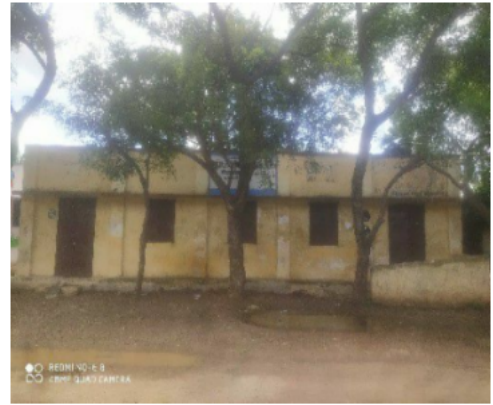

Polling Station Building Front View

Polling Station Front View