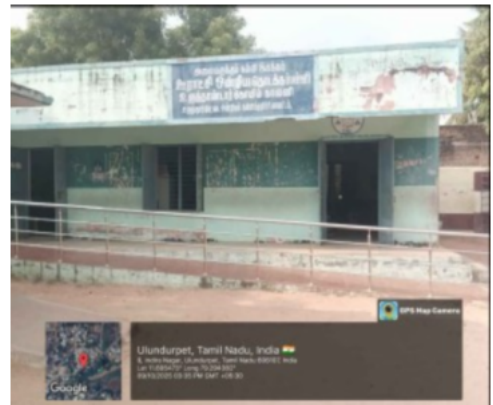

Polling Station Front View