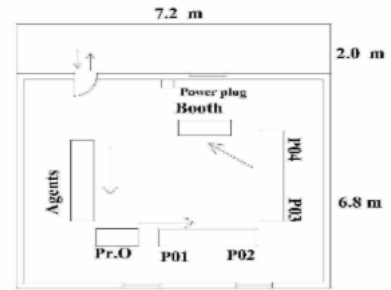

part no:146
front view

Polling Station Front View

part no:146
front view

Cad View

Scale 1cm : 1m

Minimum Basic Facility (Please ✓)	Water	Ramp	Power plug	Toilet	Health care
	✓	✓	✓	✓	✓

Key MAP View

Scale 1cm : 1m