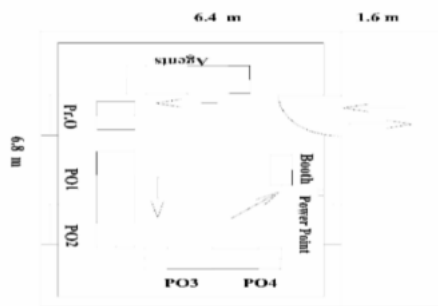

வாக்காளர் பதிவு அலுவலரின்  
கையொப்பம்

Nazri Naksha

Google Map View

Polling Station Building Front View

Polling Station Front View

Cad View

|                                   |         |        |              |                  |          |               |
|-----------------------------------|---------|--------|--------------|------------------|----------|---------------|
| Minimum Basic Facility (Please ✓) | Water ✓ | Ramp ✓ | Power plug ✓ | Scale Ten : 1m ✓ | Toilet ✓ | Health care ✓ |
|-----------------------------------|---------|--------|--------------|------------------|----------|---------------|