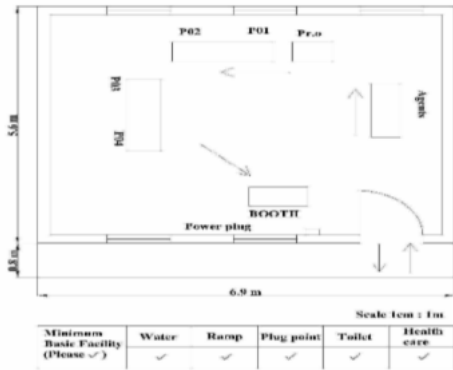

Nazri Naksha

Google Map View

Polling Station Building Front View

Polling Station Front View

Cad View

Key MAP View