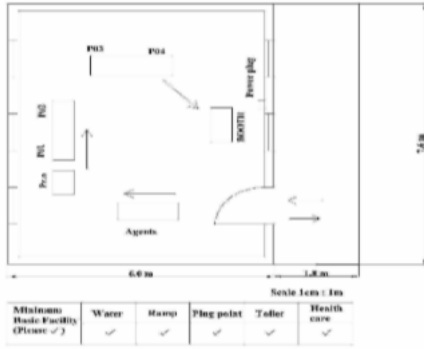

Nazri Naksha

Google Map View

Polling Station Building Front View

Polling Station Front View

Cad View

Key MAP View