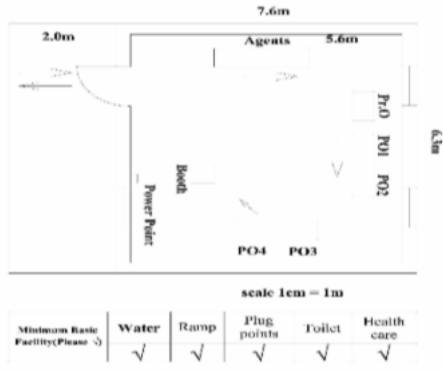

Nazri Naksha

Google Map View

Polling Station Building Front View

Polling Station Front View

Cad View

Key MAP View