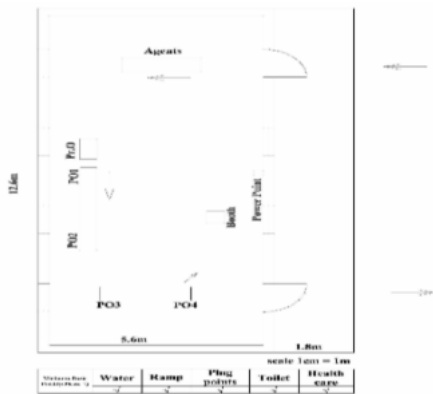

Nazri Naksha

Google Map View

Polling Station Building Front View

Polling Station Front View

Cad View

Key MAP View