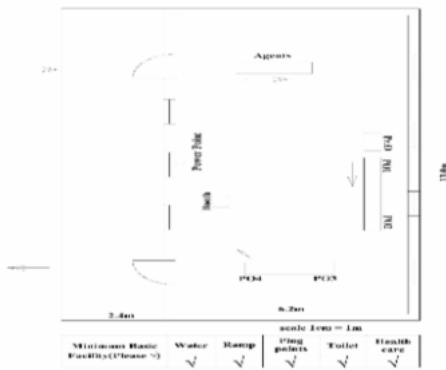

Nazri Naksha

Google Map View

Polling Station Building Front View

Polling Station Front View

Cad View

Key MAP View